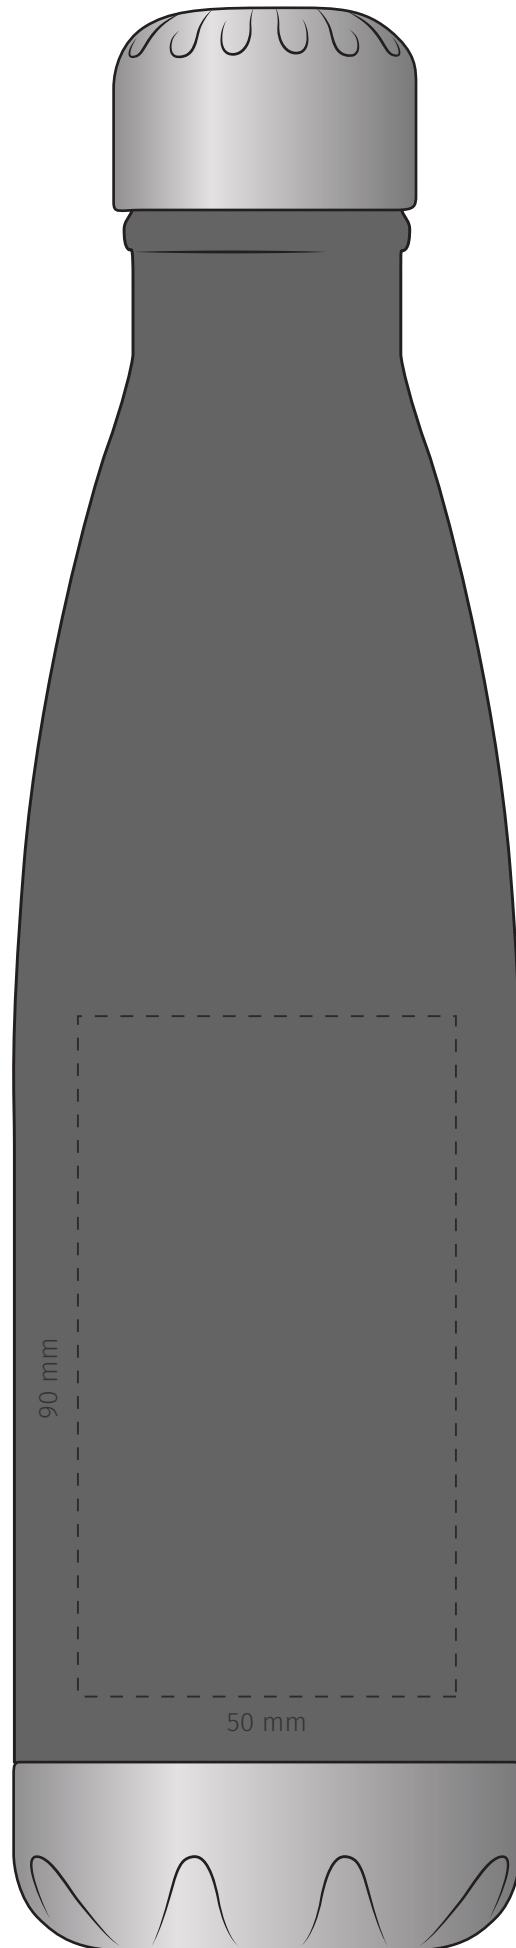

TEMPLATE:
■ THERMO BOTTLE

BRANDING

Item shown at 100% actual size when viewed on A4 paper

Engraved: Maximum engrave area 50 x 90 mm

TEMPLATE:
■ THERMO BOTTLE

BRANDING

Item shown at 100% actual size when viewed on A4 paper

Screenprinted: Maximum print area 120 x 90 mm

TEMPLATE:
■ THERMO BOTTLE

Item shown at 80% actual size when viewed on A4 paper

BRANDING

Digital Rotary 216.8 x 130 mm