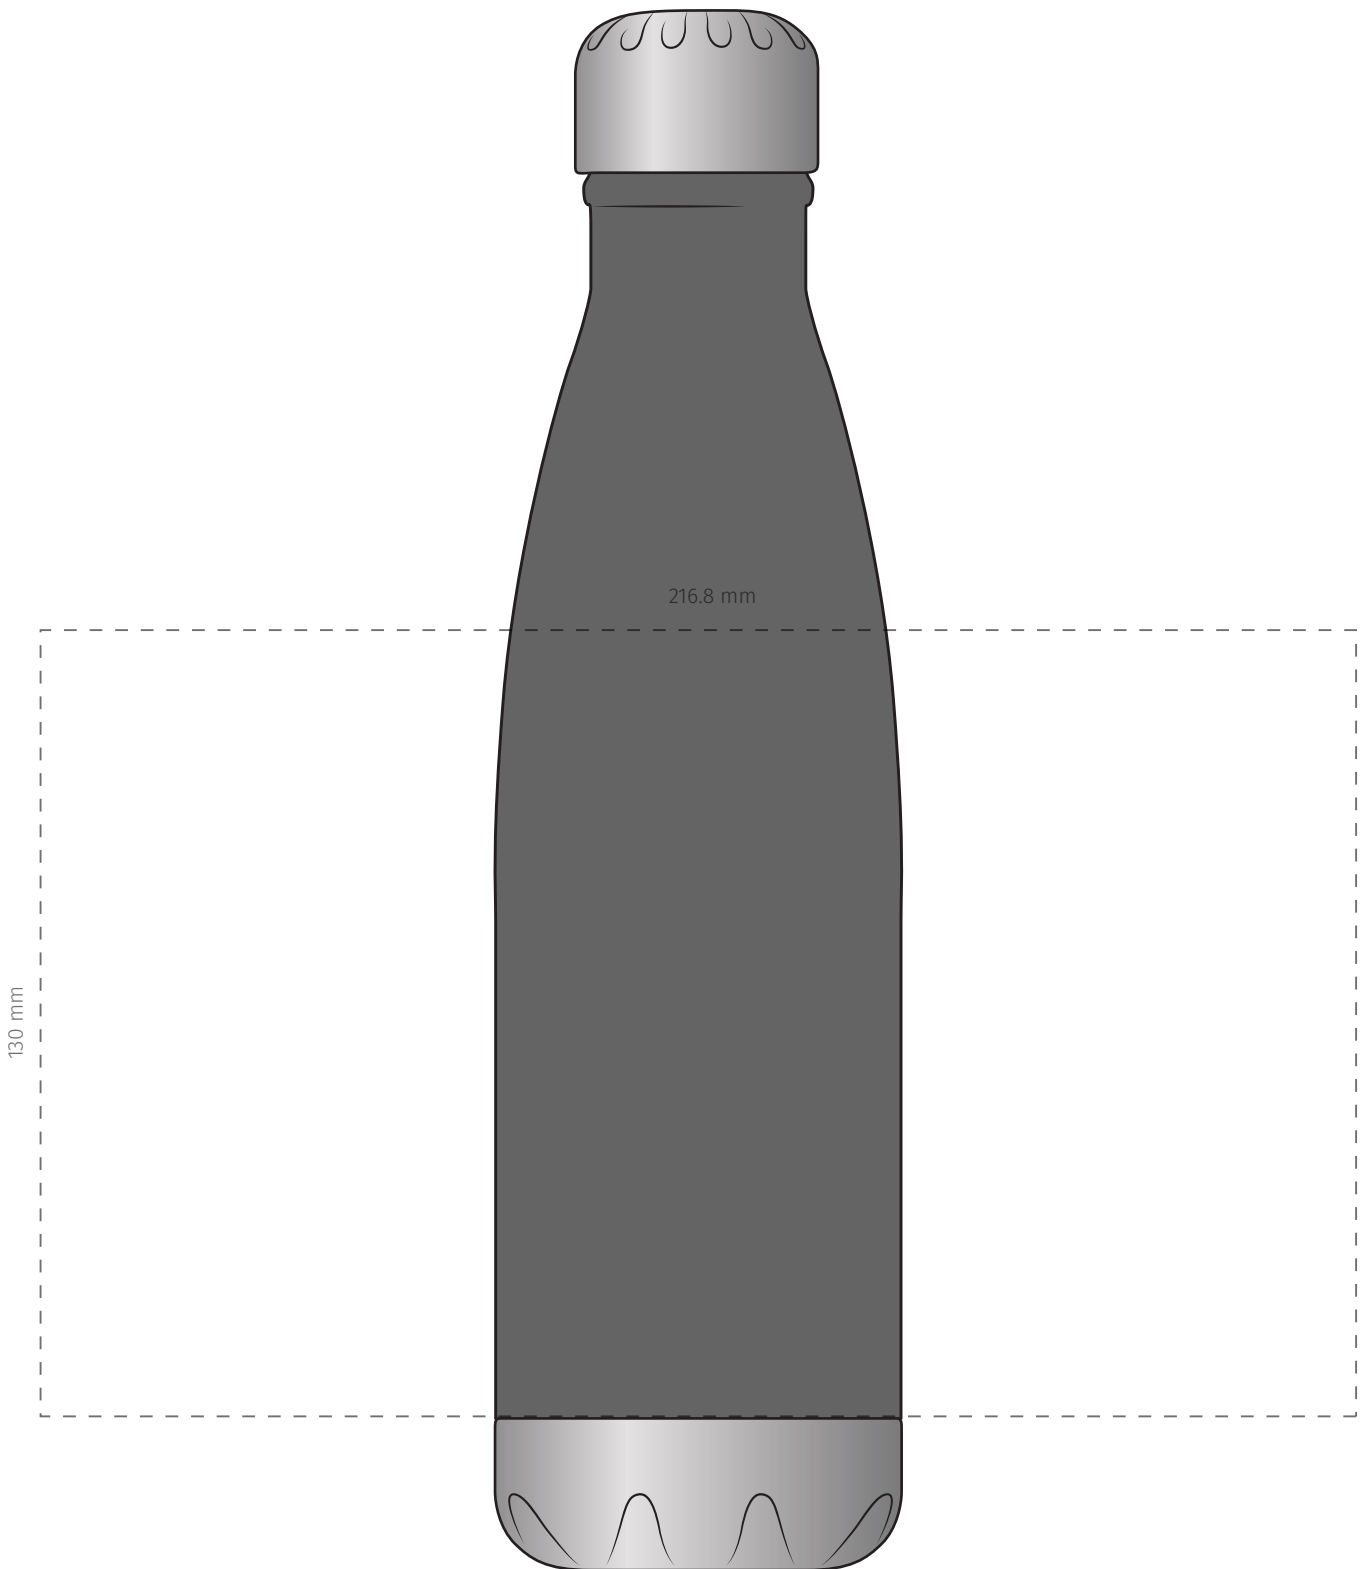

TEMPLATE:
■ THERMO BOTTLE

BRANDING

Item shown at 100% actual size when viewed on A4 paper

Engraved: Maximum engrave area 50 x 90 mm

TEMPLATE:
■ THERMO BOTTLE

BRANDING

Item shown at 100% actual size when viewed on A4 paper

Screenprinted: Maximum print area 120 x 90 mm

TEMPLATE:
■ THERMO BOTTLE

Item shown at 80% actual size when viewed on A4 paper

BRANDING

Digital Rotary 216.8 x 130 mm