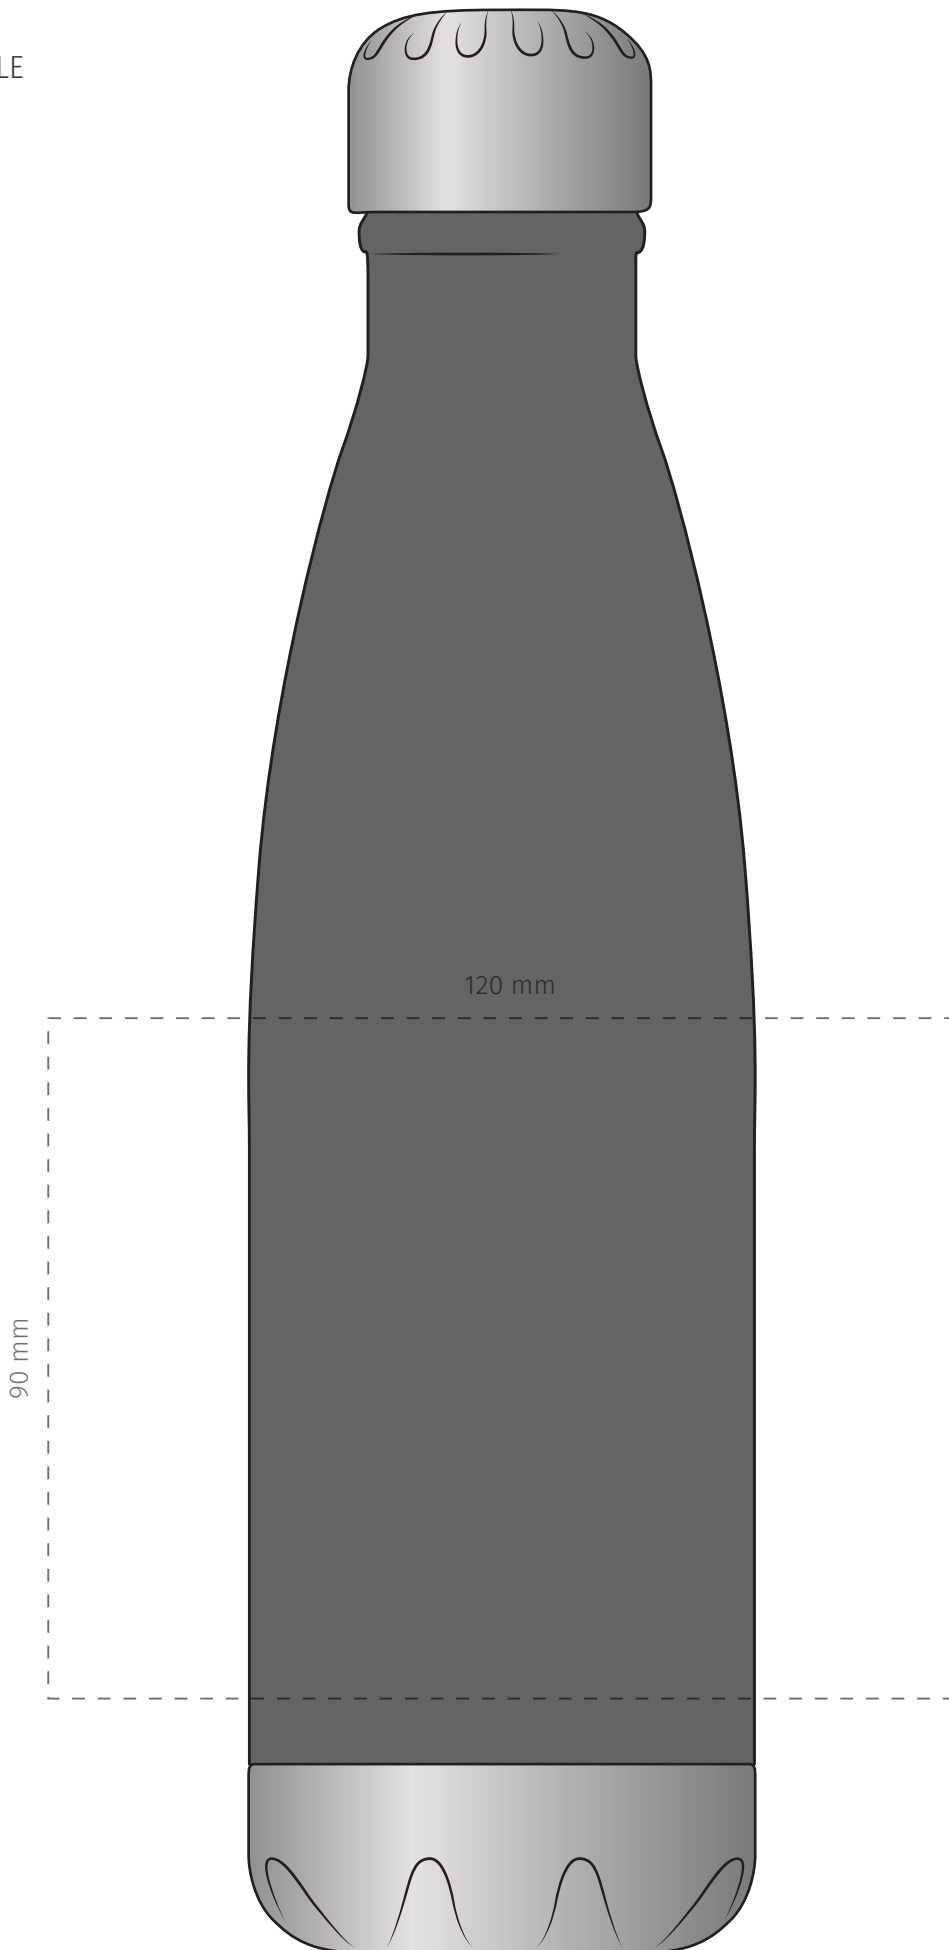

TEMPLATE:
■ THERMO BOTTLE

BRANDING

Item shown at 100% actual size when viewed on A4 paper

Engraved: Maximum engrave area 50 x 90 mm

TEMPLATE:
■ THERMO BOTTLE

BRANDING

Item shown at 100% actual size when viewed on A4 paper

Screenprinted: Maximum print area 120 x 90 mm

TEMPLATE:
■ THERMO BOTTLE

Item shown at 80% actual size when viewed on A4 paper

BRANDING

Digital Rotary 216.8 x 130 mm